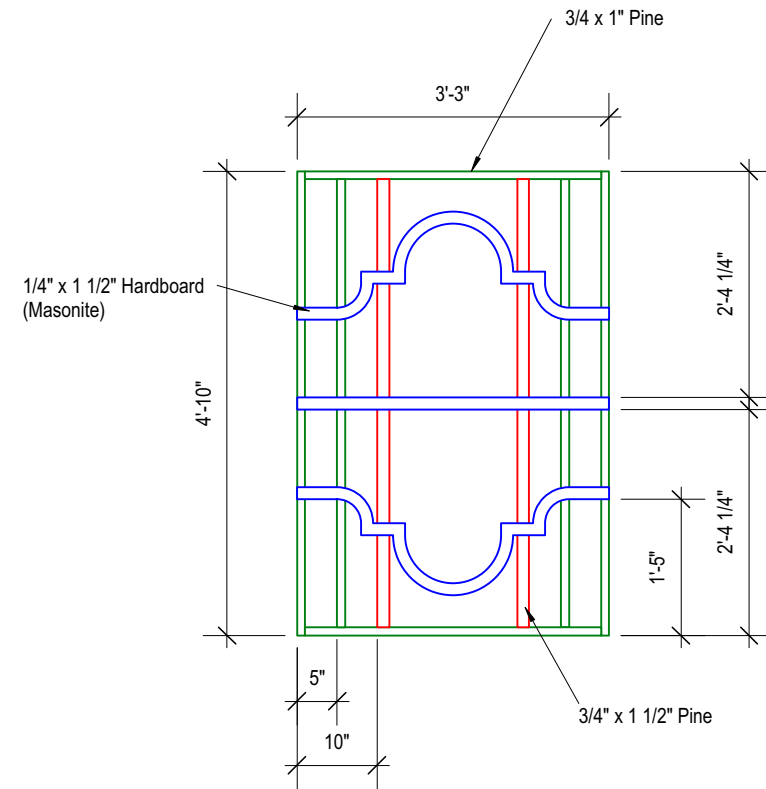

Section View of Platforms, Facing, and LED Octostrip

Platform Facing Panel Elevation (Typical)

Grille Detail (typical)

Paint Technique: Silver/ Aluminum

Producing Organization

Production Title

Director

Drawing Information

Scale

Drawing Number

Northfield Schools

2019 Rock N Roll Revival

Ray Coudret

Date 12/28/18  
Drawn By B. Bjorklund

Revision:

1/2"=1'-0"

Platform Facing Details  
with LED Light Strips

X of X