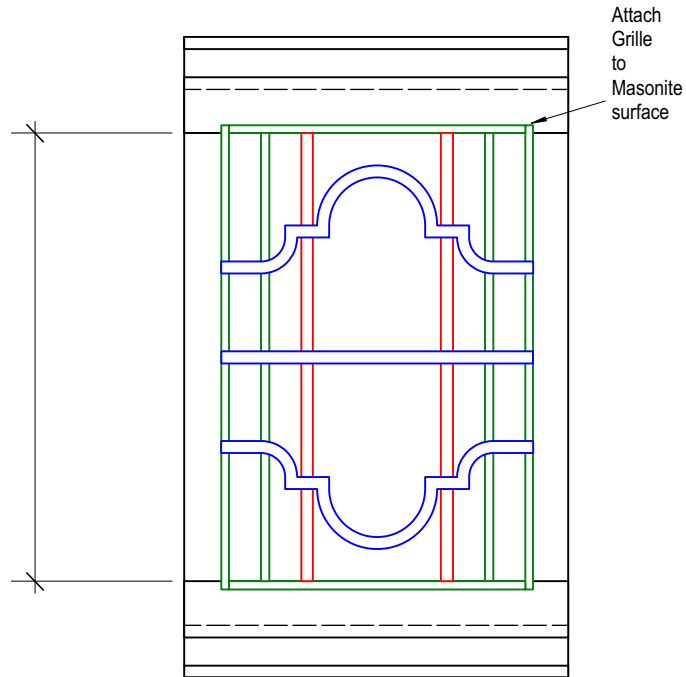

Section View of Platforms, Facing, and LED Octostrip

Platform Facing Panel Elevation (Typical)

Grille Detail (typical)

Paint Technique: Silver/ Aluminum

Producing Organization

Production Title

Director

Drawing Information

Scale

Drawing Number

Northfield Schools

2019 Rock N Roll Revival

Ray Coudret

Date 12/28/18  
Drawn By B. Bjorklund

Revision:

1/2"=1'-0"

Platform Facing Details  
with LED Light Strips

X of X